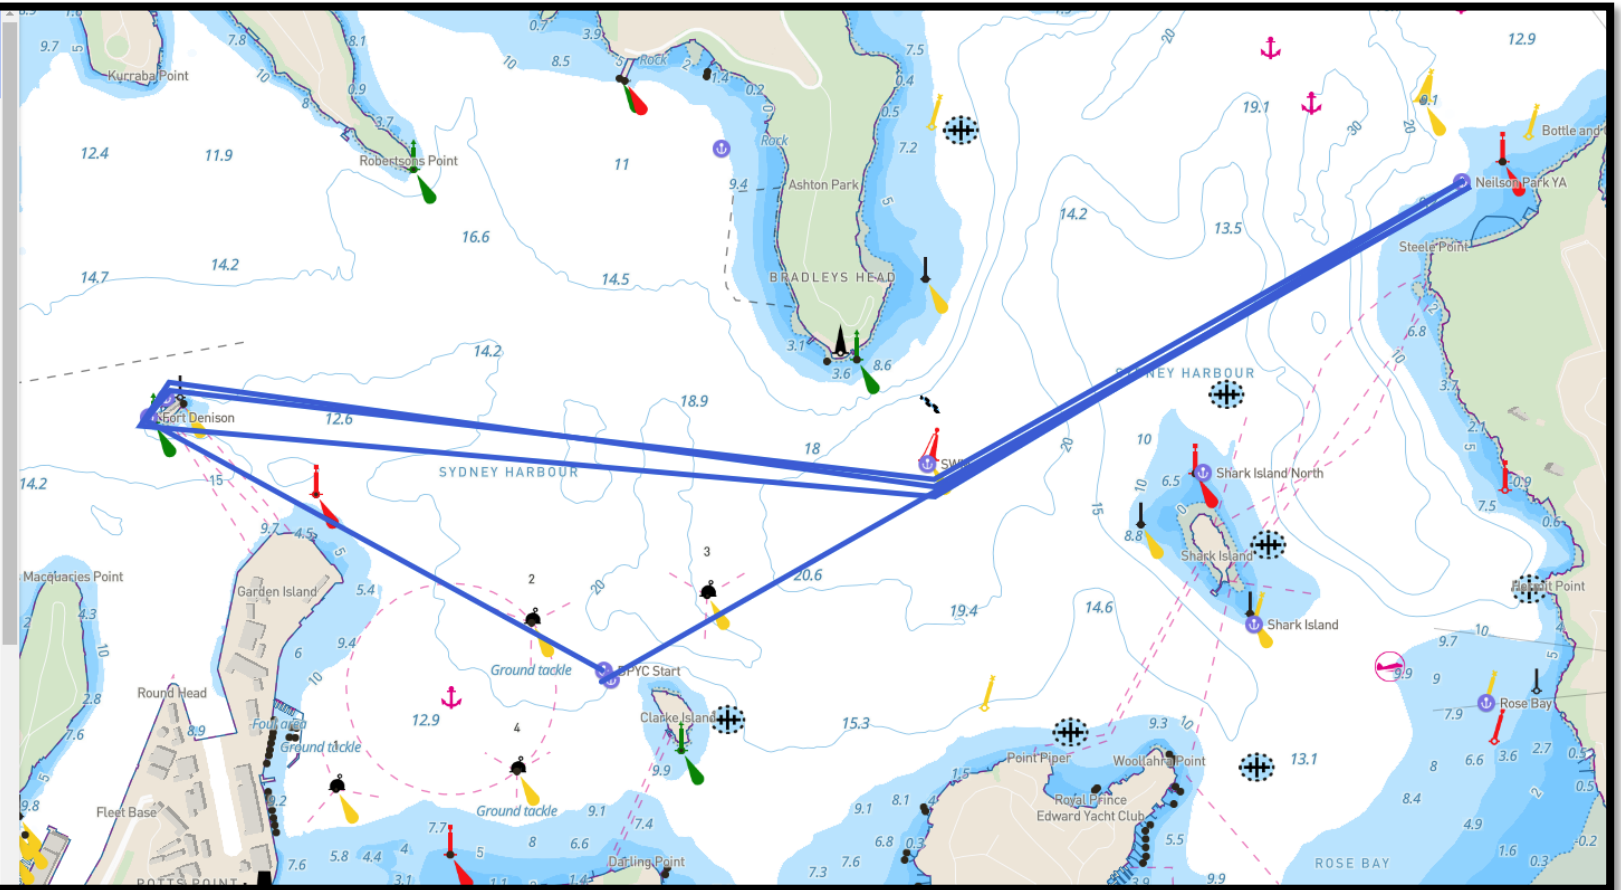

## BPYC Course 6 Long New

8.93 nm travel distance

EDIT

SHARE

Distance 8.93 nm

Duration 1h 29m

- Waypoint 1 S33.861600 E151.238853  
1487 m (8 min) - 299°
- Waypoint 2 S33.855180 E151.224729  
109 m (35 sec) - 40°
- Waypoint 3 S33.854424 E151.225486  
1.19 nm (12 min) - 97°
- Waypoint 4 S33.856705 E151.249120  
1739 m (9 min) - 61°
- Waypoint 5 S33.849022 E151.265520  
1761 m (10 min) - 239°

# Blues Point Yacht Club Course Chartlet (V1, 21 Jul 2020)