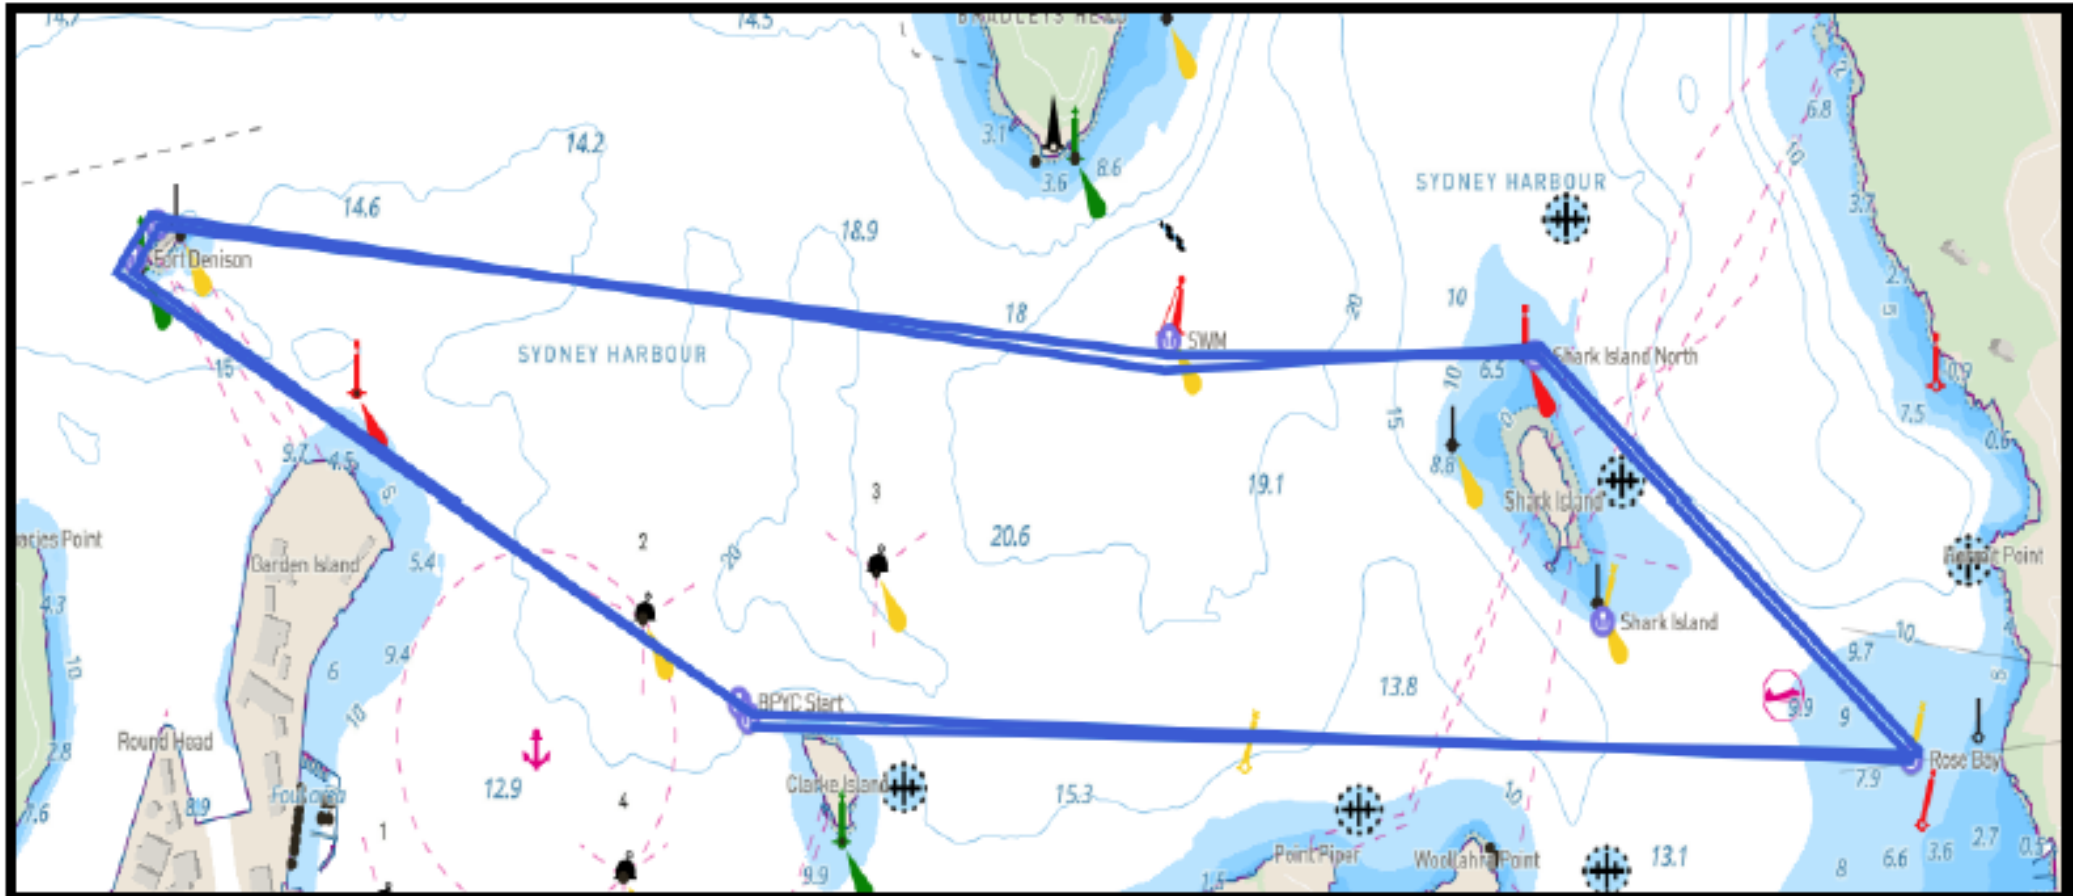

Blues Point Yacht Club Course List August 2020

BPYC Course 5 Long NEW

8.82 nm travel distance

Blues Point Yacht Club Course List August 2020

BPYC Course 5 Short NEW

4.4 nm travel distance